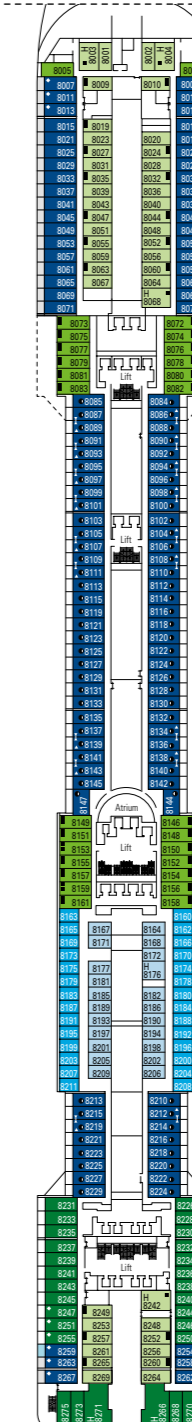

MSC Divina

Use the deck plans to select your ideal cabin.
Choose the deck you wish then use the colours to identify the category of accommodation you desire.

Cabins 1751 | Guests 4345

Cabin Categories and Experiences.

LEGEND

- ▲ Sofa bed
- ◆ Double sofa bed
- 3rd bed is a pullman bed
- 3rd and 4th beds are pullman beds
- ↔ Connecting Cabins
- Cabins with panoramic sealed window
- H Cabins for guests with disabilities or reduced mobility
- ★ Juliet balcony (non-walkable area)
- Cabins with partial view
- Balcony with metal balustrade
- Balcony with half glass half metal balustrade

DECK 16
URANO

DECK 15
MERCURIO

DECK 13
CUPIDO

DECK 12
AURORA

DECK 11
IRIDE

DECK 10
GIUNONE

DECK 9
MINERVA

DECK 8
ARTEMIDE

DECK 5
SATURNO

*Data and descriptions are subject to change and will be verified at the time of booking.