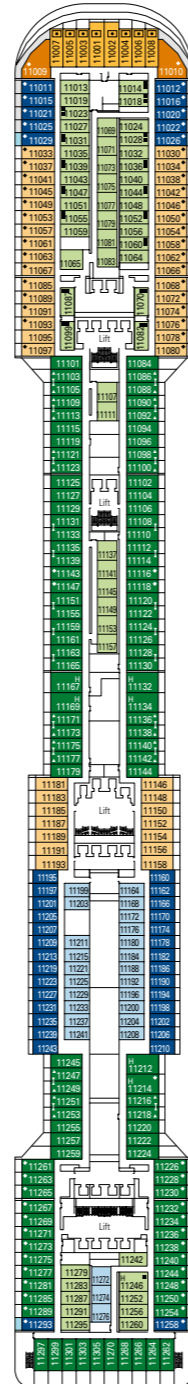

MSC Divina

Use the deck plans to select your ideal cabin.
Choose the deck you wish then use the colours to identify the category of accommodation you desire.

Cabins 1751 | Guests 4345

Cabin Categories and Experiences.

LEGEND

- ▲ Sofa bed
- ◆ Double sofa bed
- 3rd bed is a pullman bed
- 3rd and 4th beds are pullman beds
- ↔ Connecting Cabins
- Cabins with panoramic sealed window
- H Cabins for guests with disabilities or reduced mobility
- ★ Juliet balcony (non-walkable area)
- Cabins with partial view
- Balcony with metal balustrade
- Balcony with half glass half metal balustrade

DECK 16
URANO

DECK 15
MERCURIO

DECK 13
CUPIDO

DECK 12
AURORA

DECK 11
IRIDE

DECK 10
GIUNONE

DECK 9
MINERVA

DECK 8
ARTEMIDE

DECK 5
SATURNO

*Data and descriptions are subject to change and will be verified at the time of booking.