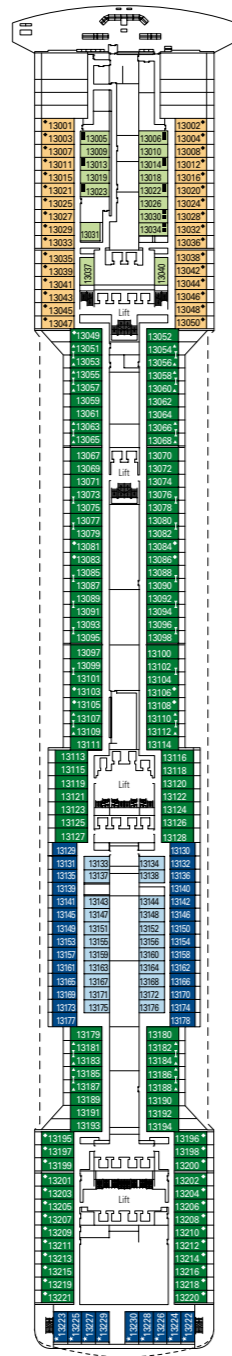

MSC Divina

Use the deck plans to select your ideal cabin.
Choose the deck you wish then use the colours to identify the category of accommodation you desire.

Cabins 1751 | Guests 4345

Cabin Categories and Experiences.

LEGEND

- ▲ Sofa bed
- ◆ Double sofa bed
- 3rd bed is a pullman bed
- 3rd and 4th beds are pullman beds
- ↔ Connecting Cabins
- Cabins with panoramic sealed window
- H Cabins for guests with disabilities or reduced mobility
- ★ Juliet balcony (non-walkable area)
- Cabins with partial view
- Balcony with metal balustrade
- Balcony with half glass half metal balustrade

*The ship offers many family cabins which are the combination of 2 connected cabins. Please contact your travel agent for all the available options.
• All cabins have one double bed convertible to two single beds.
• 3rd and 4th beds available in all categories.
◦ Sealed panoramic window.

DECK 16
URANO

DECK 15
MERCURIO

DECK 13
CUPIDO

DECK 12
AURORA

DECK 11
IRIDE

DECK 10
GIUNONE

DECK 9
MINERVA

DECK 8
ARTEMIDE