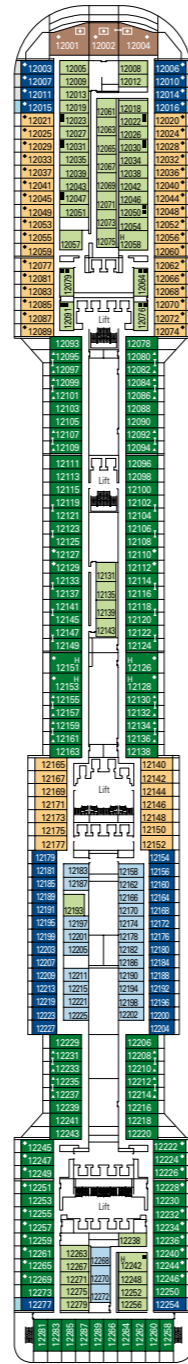

MSC Divina

Use the deck plans to select your ideal cabin.
Choose the deck you wish then use the colours to identify the category of accommodation you desire.

Cabins 1751 | Guests 4345

Cabin Categories and Experiences.

LEGEND

- ▲ Sofa bed
- ◆ Double sofa bed
- 3rd bed is a pullman bed
- 3rd and 4th beds are pullman beds
- ↔ Connecting Cabins
- Cabins with panoramic sealed window
- H Cabins for guests with disabilities or reduced mobility
- ★ Juliet balcony (non-walkable area)
- Cabins with partial view
- Balcony with metal balustrade
- Balcony with half glass half metal balustrade

*The ship offers many family cabins which are the combination of 2 connected cabins. Please contact your travel agent for all the available options.
• All cabins have one double bed convertible to two single beds.
• 3rd and 4th beds available in all categories.
◦ Sealed panoramic window.

DECK 16
URANO

DECK 15
MERCURIO

DECK 13
CUPIDO

DECK 12
AURORA

DECK 11
IRIDE

DECK 10
GIUNONE

DECK 9
MINERVA

DECK 8
ARTEMIDE