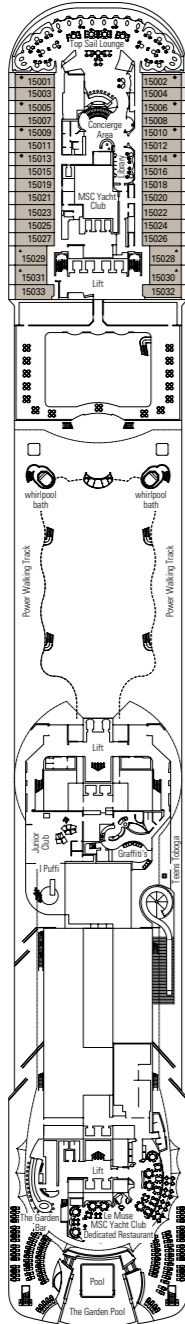

LEGEND

- ▲ Sofa bed
- Double sofa bed
- 3rd bed is a pullman bed
- 3rd and 4th beds are pullman beds
- ↔ Connecting Cabins
- Cabins with panoramic sealed window
- H Cabins for guests with disabilities or reduced mobility
- ★ Juliet balcony (non-walkable area)
- Cabins with partial view
- Balcony with metal balustrade
- Balcony with half glass half metal balustrade

*The ship offers many family cabins which are the combination of 2 connected cabins. Please contact your travel agent for all the available options.
• All cabins have one double bed convertible to two single beds.
• 3rd and 4th beds available in all categories.
◦ Sealed panoramic window.

DECK 16
URANO

DECK 15
MERCURIO