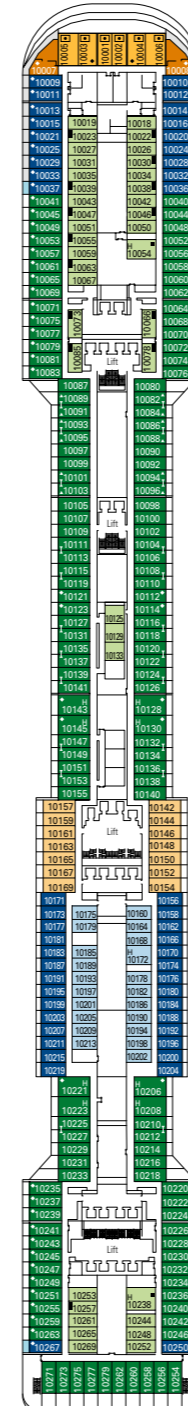

MSC Divina

Use the deck plans to select your ideal cabin.
Choose the deck you wish then use the colours to identify the category of accommodation you desire.

Cabins 1751 | Guests 4345

Cabin Categories and Experiences.

LEGEND

- ▲ Sofa bed
- ◆ Double sofa bed
- 3rd bed is a pullman bed
- 3rd and 4th beds are pullman beds
- ↔ Connecting Cabins
- Cabins with panoramic sealed window
- H Cabins for guests with disabilities or reduced mobility
- ★ Juliet balcony (non-walkable area)
- Cabins with partial view
- Balcony with metal balustrade
- Balcony with half glass half metal balustrade

DECK 16
URANO

DECK 15
MERCURIO

DECK 13
CUPIDO

DECK 12
AURORA

DECK 11
IRIDE

DECK 10
GIUNONE

DECK 9
MINERVA

DECK 8
ARTEMIDE

DECK 5
SATURNO

*Data and descriptions are subject to change and will be verified at the time of booking.