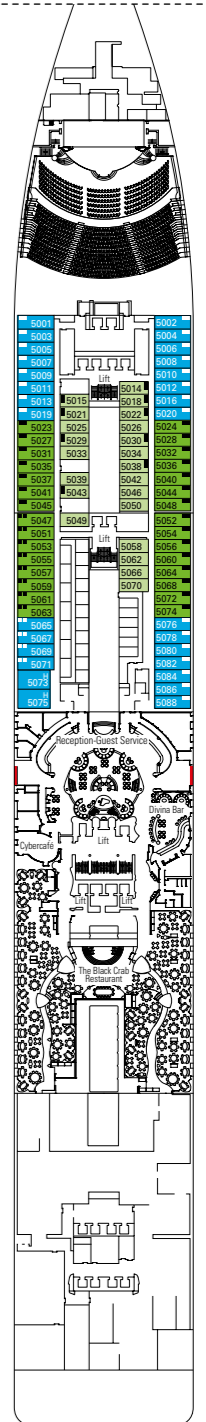

MSC Divina

Use the deck plans to select your ideal cabin.
Choose the deck you wish then use the colours to identify the category of accommodation you desire.

Cabins 1751 | Guests 4345

Cabin Categories and Experiences.

LEGEND

- ▲ Sofa bed
- ◆ Double sofa bed
- 3rd bed is a pullman bed
- 3rd and 4th beds are pullman beds
- ↔ Connecting Cabins
- Cabins with panoramic sealed window
- H Cabins for guests with disabilities or reduced mobility
- ★ Juliet balcony (non-walkable area)
- Cabins with partial view
- Balcony with metal balustrade
- Balcony with half glass half metal balustrade

DECK 16
URANO

DECK 15
MERCURIO

DECK 13
CUPIDO

DECK 12
AURORA

DECK 11
IRIDE

DECK 10
GIUNONE

DECK 9
MINERVA

DECK 8
ARTEMIDE

DECK 5
SATURNO

*Data and descriptions are subject to change and will be verified at the time of booking.