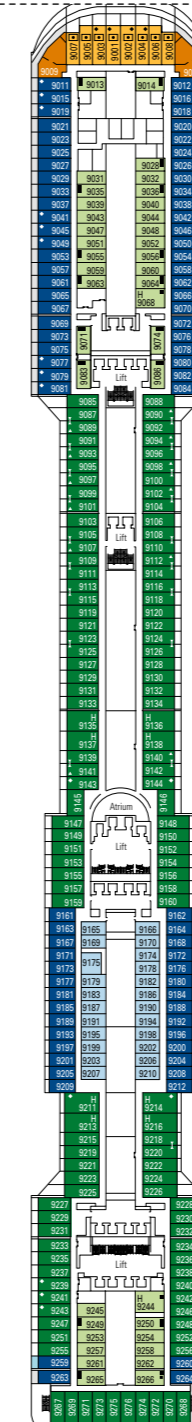

MSC Divina

Use the deck plans to select your ideal cabin.
Choose the deck you wish then use the colours to identify the category of accommodation you desire.

Cabins 1751 | Guests 4345

Cabin Categories and Experiences.

LEGEND

- ▲ Sofa bed
- ◆ Double sofa bed
- 3rd bed is a pullman bed
- 3rd and 4th beds are pullman beds
- ↔ Connecting Cabins
- Cabins with panoramic sealed window
- H Cabins for guests with disabilities or reduced mobility
- ★ Juliet balcony (non-walkable area)
- Cabins with partial view
- Balcony with metal balustrade
- Balcony with half glass half metal balustrade

DECK 16
URANO

DECK 15
MERCURIO

DECK 13
CUPIDO

DECK 12
AURORA

DECK 11
IRIDE

DECK 10
GIUNONE

DECK 9
MINERVA

DECK 8
ARTEMIDE

DECK 5
SATURNO

*Data and descriptions are subject to change and will be verified at the time of booking.