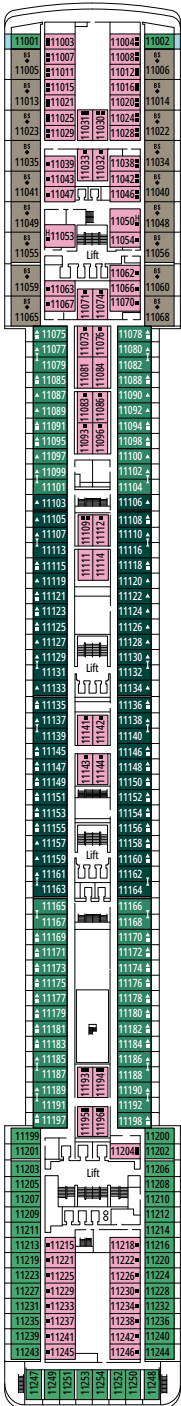

CASINO ROYAL

BAR SMERALDO

DECK 11  
D'ANNUNZIO

DECK 12  
LEOPARDI

DECK 13  
FOSCOLO

DECK 14  
PASCOLI

DECK 15  
ALFIERI

DECK 16  
SPORT